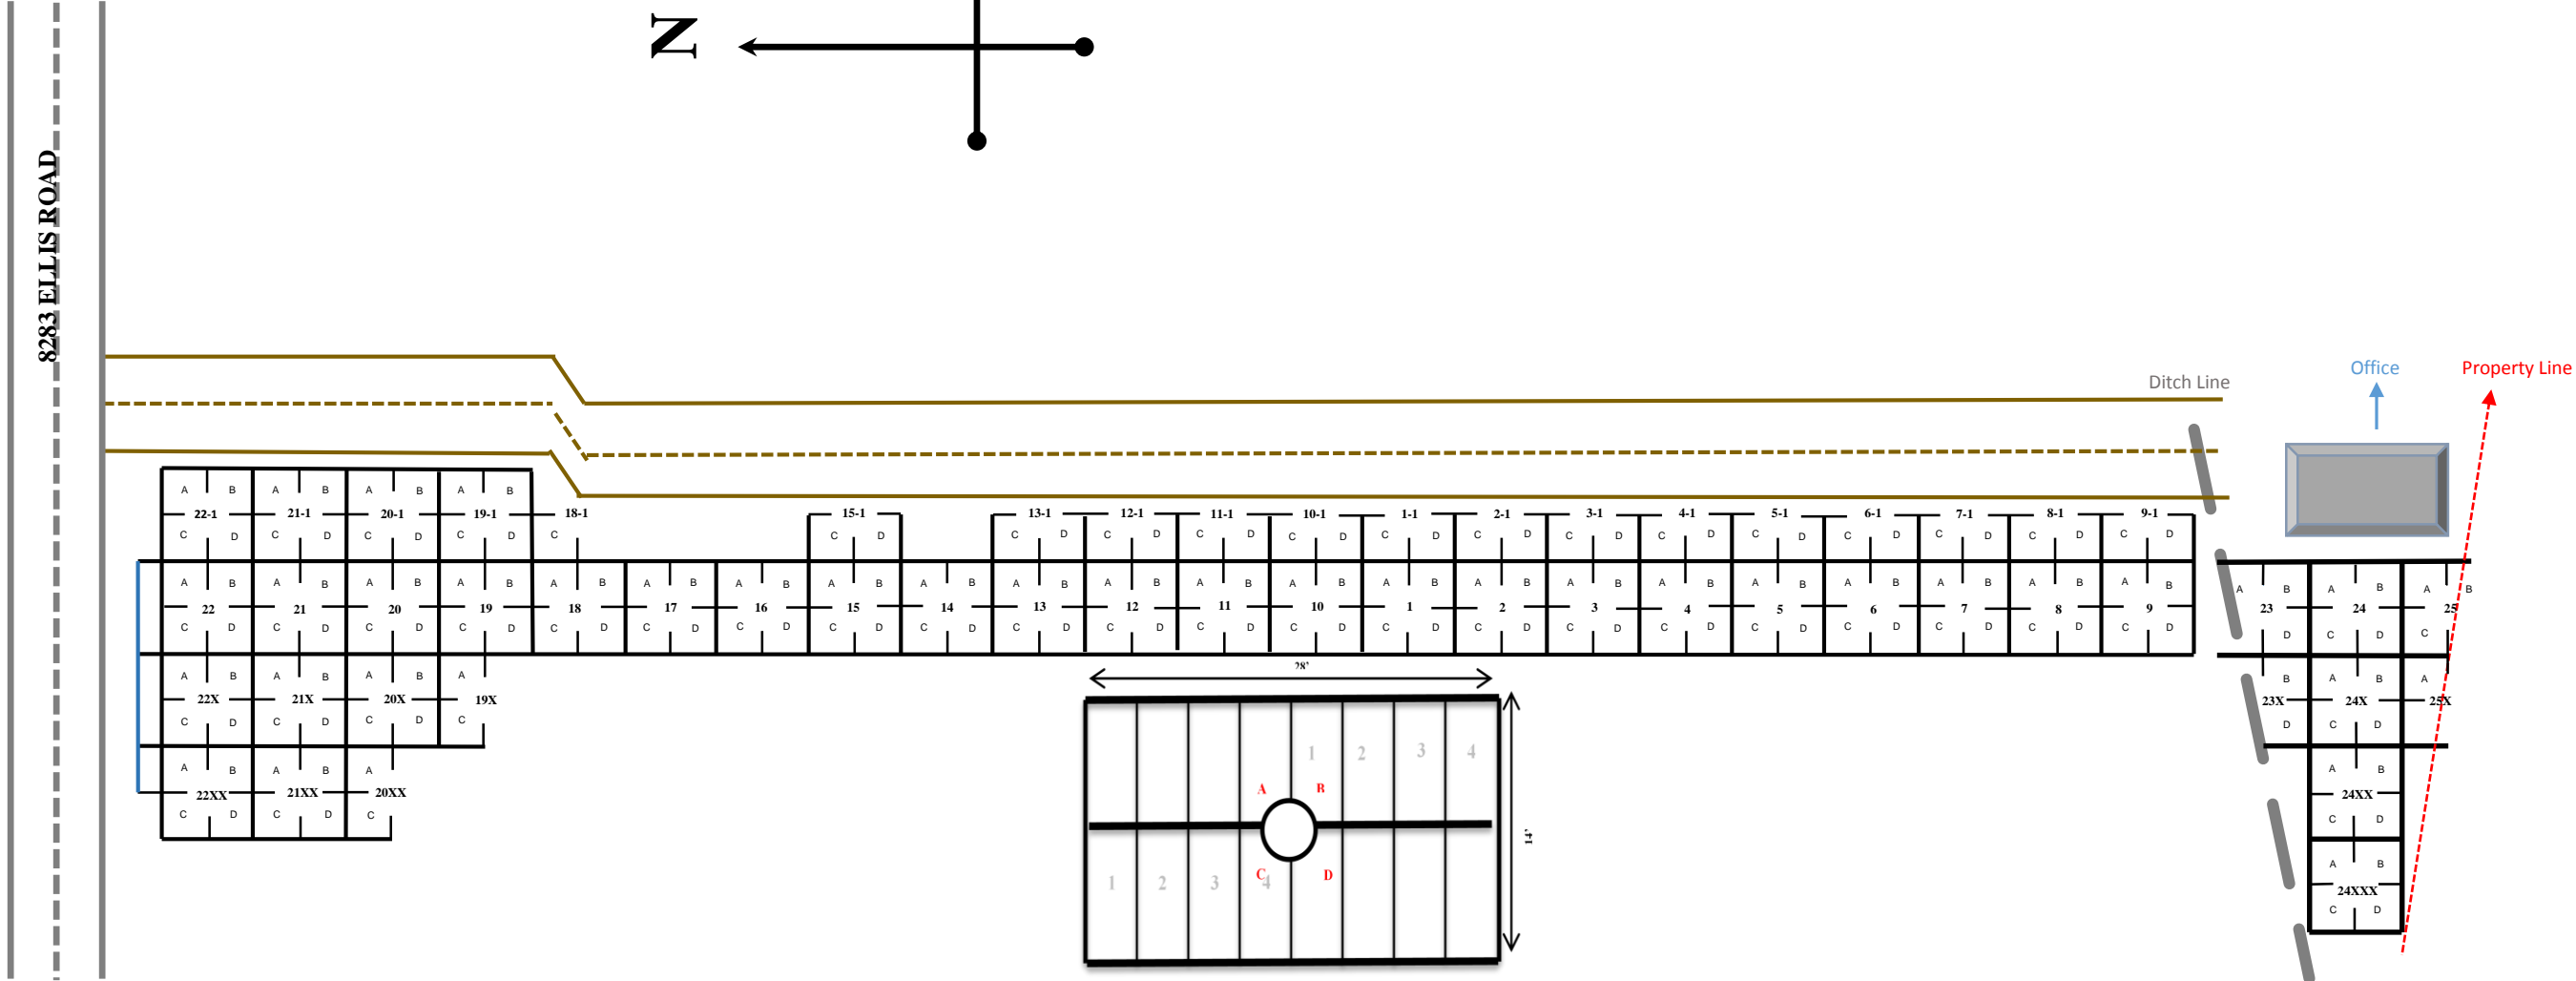

GARDEN OF DEVOTION

WALKWAY IS ROUGHLY 3 FT. WIDE

GALILEE MEMORIAL GARDENS

GARDEN OF HOPE

GALILEE MEMORIAL GARDENS NEW HOPE

GALILEE MEMORIAL GARDENS

8283 ELLIS ROAD

BARTLETT, TN 38133