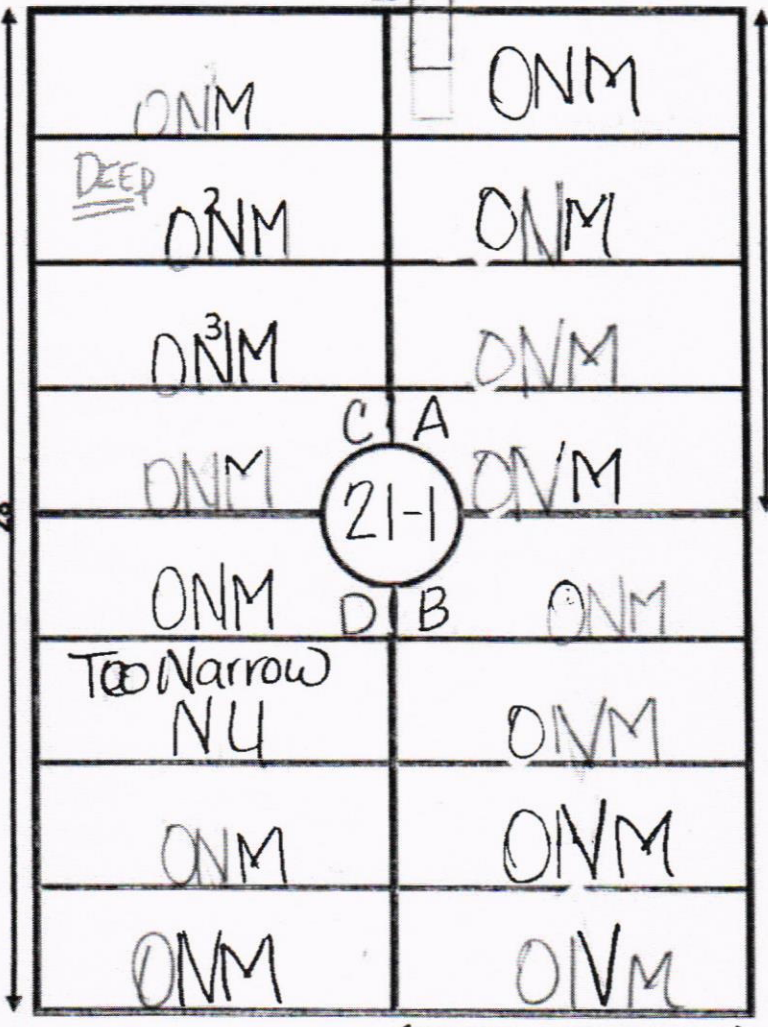

ELLIS ROAD

GARDEN HOPE LOT# 21-1

18'

C

A

14'

lot #21 ← 28'

→ E Driveway

C/A
21-1
D/B

D

B

9'