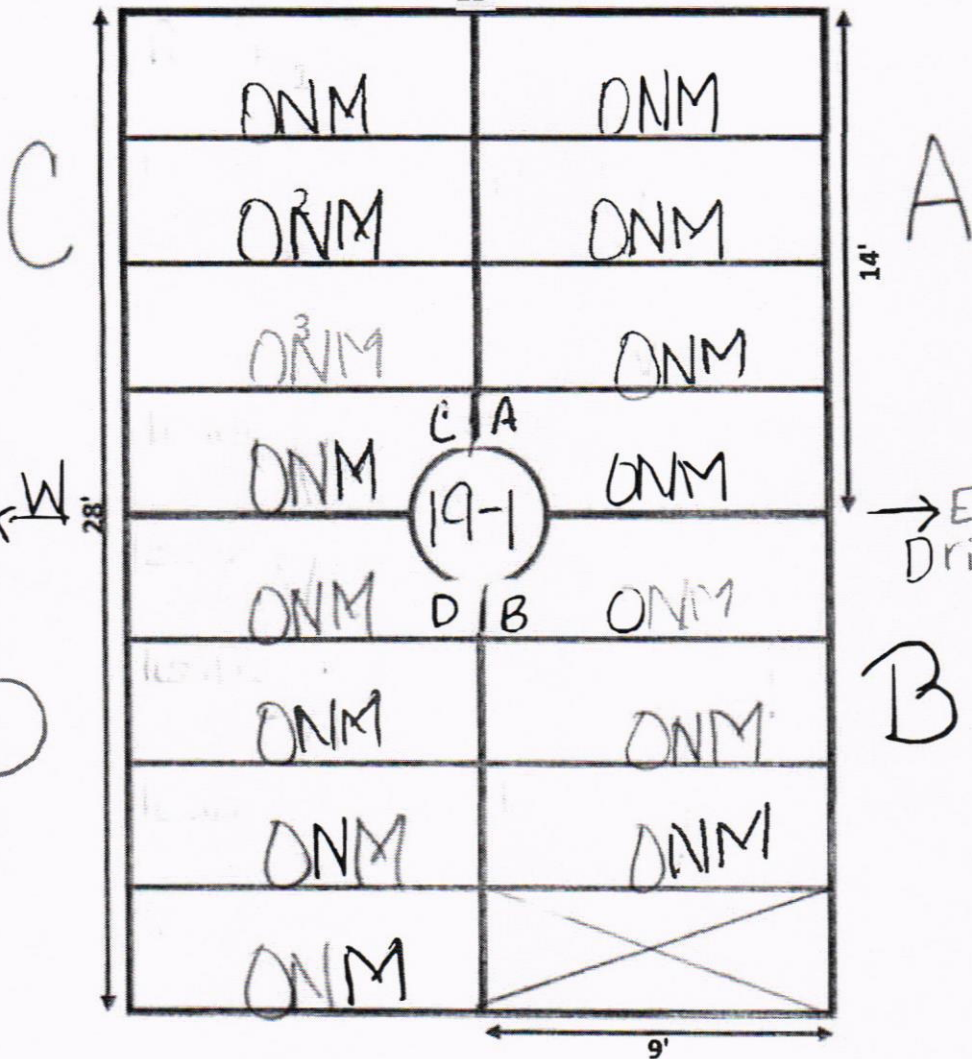

Ellis Road

GARDEN HOPE LOT# 19-1
18'

lot 19 ← W 28'

→ E Driveway

9'