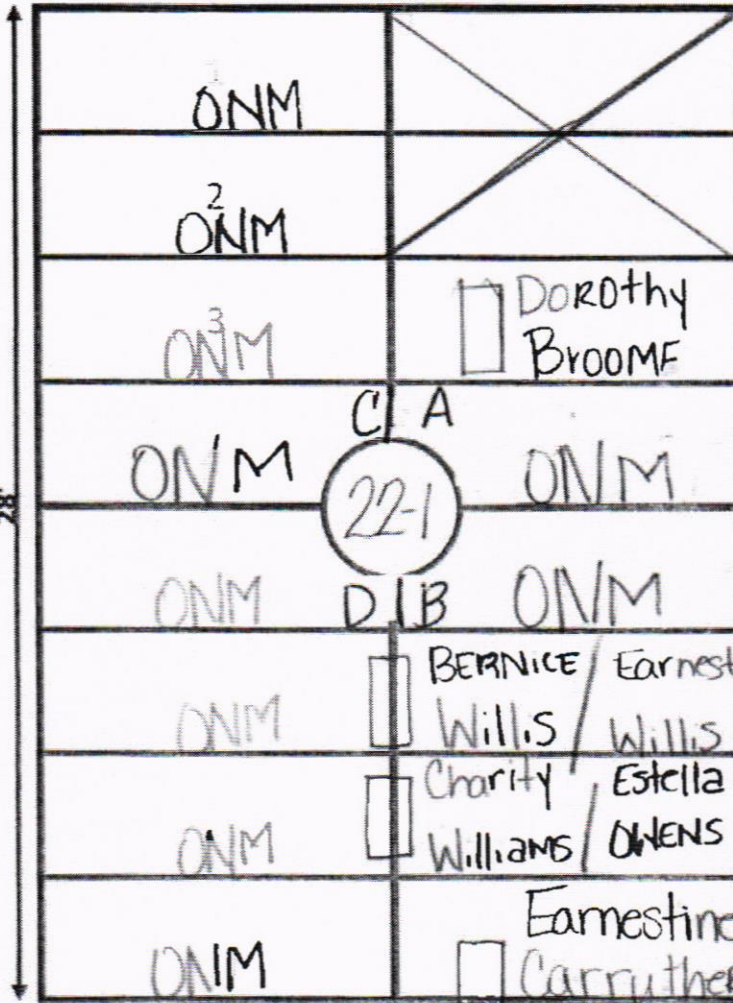

**GARDEN OF
HOPE
PLAT SHEETS**

Ellis Road

GARDEN HOPE LOT# 22-1

18'

C

A

14'

W

E Driveway

B

D

9'

- ① B-2 is a Double
- ② B-3 is a Double

③ This lot is next to Ellis Road and is the closest to driveway & Gate.

ELLIS ROAD

GARDEN HOPE LOT# 21-1

18'

C

A

14'

lot #21 ← 28'

→ E Driveway

C/A
21-1
D/B

D