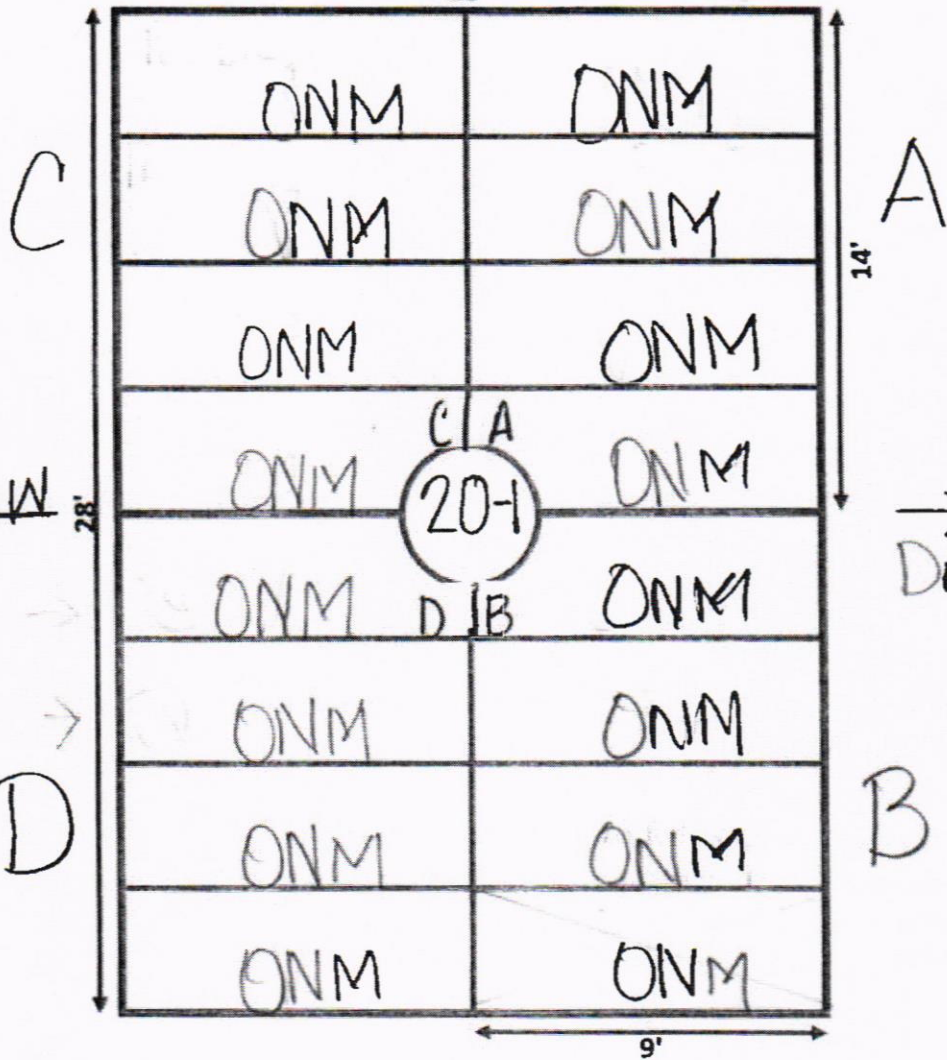

ELLIS Road
N
↑

GARDEN HOPE LOT# 20-1

← 18' →

Lot 20 ← W 28'

→ E Driveway

D

B

9'