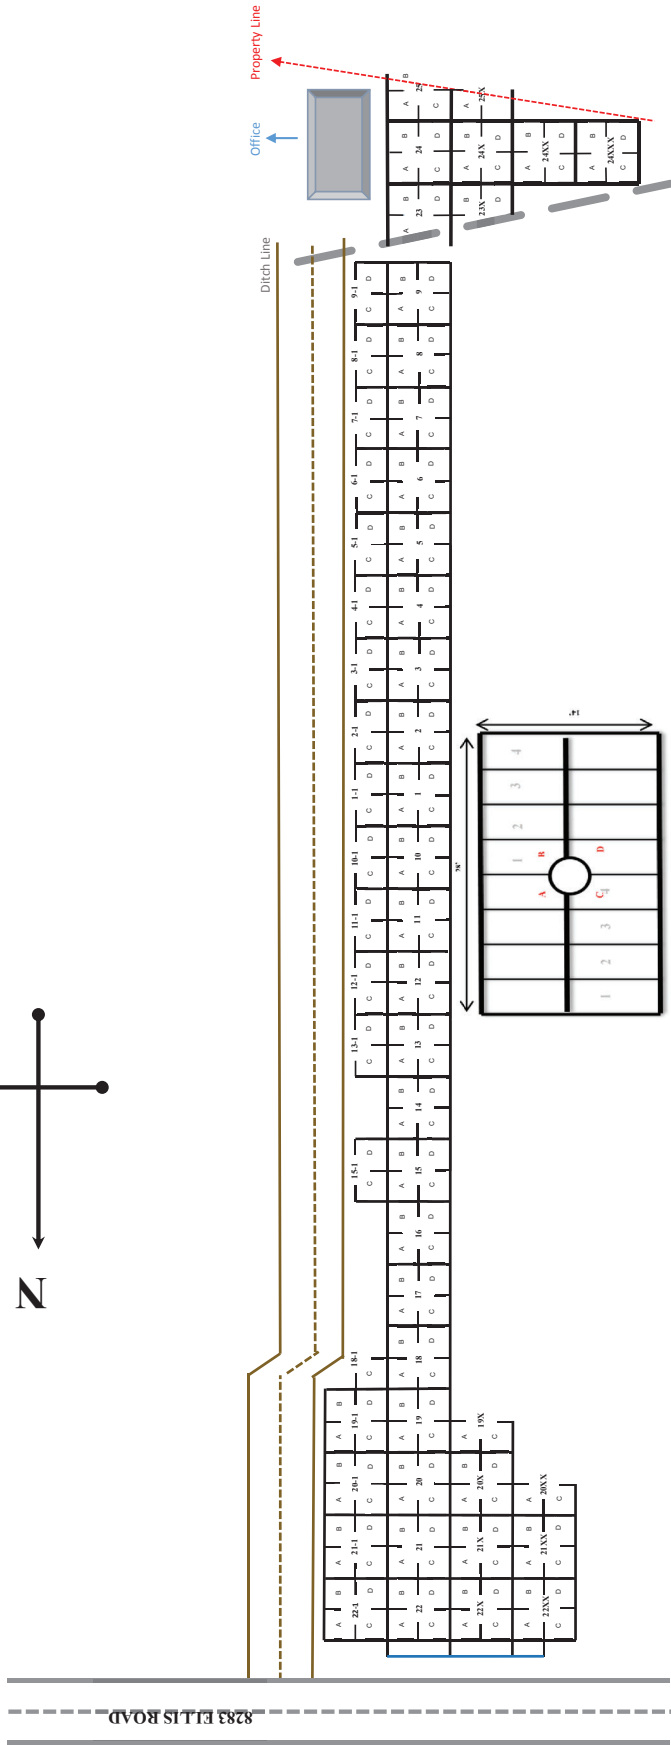

GALILEE MEMORIAL GARDENS GARDEN OF HOPE

GARDEN OF HOPE
ONSITE LOG

Garden	Lot #	Section	Grave #	Status	Name Marked on Grave	Notes
HOPE	1	A	1	ONM		
HOPE	1	A	2	O	NINA BUCKCANON	
HOPE	1	A	3	ONM		
HOPE	1	A	4	ONM		
HOPE	1	B	1	ONM		
HOPE	1	B	2	ONM		
HOPE	1	B	3	ONM		
HOPE	1	B	4	ONM		
HOPE	1	C	1	ONM		
HOPE	1	C	2	ONM		
HOPE	1	C	3	ONM		
HOPE	1	C	4	ONM		
HOPE	1	D	1	ONM		
HOPE	1	D	2	ONM		
HOPE	1	D	3	ONM		
HOPE	1	D	4	ONM		
HOPE	1X	A	1	ONM		
HOPE	1X	A	2	ONM		
HOPE	1X	A	3	O	MARIE BRACH	
HOPE	1X	A	4	ONM		
HOPE	1X	B	1	ONM		
HOPE	1X	B	2	ONM		
HOPE	1X	B	3	ONM		
HOPE	1X	B	4	ONM		
HOPE	2	A	1	ONM		THIS LOT HAS WATER DRAINING ACROSS INTERNMENTS
HOPE	2	A	2	ONM		THIS LOT HAS WATER DRAINING ACROSS INTERNMENTS
HOPE	2	A	3	ONM		THIS LOT HAS WATER DRAINING ACROSS INTERNMENTS
HOPE	2	A	4	ONM		THIS LOT HAS WATER DRAINING ACROSS INTERNMENTS
HOPE	2	B	1	ONM		THIS LOT HAS WATER DRAINING ACROSS INTERNMENTS
HOPE	2	B	2	ONM		THIS LOT HAS WATER DRAINING ACROSS INTERNMENTS
HOPE	2	B	3	ONM		THIS LOT HAS WATER DRAINING ACROSS INTERNMENTS
HOPE	2	B	4	ONM		THIS LOT HAS WATER DRAINING ACROSS INTERNMENTS
HOPE	2	C	1	ONM		THIS LOT HAS WATER DRAINING ACROSS INTERNMENTS
HOPE	2	C	2	ONM		THIS LOT HAS WATER DRAINING ACROSS INTERNMENTS
HOPE	2	C	3	ONM		THIS LOT HAS WATER DRAINING ACROSS INTERNMENTS
HOPE	2	C	4	ONM		THIS LOT HAS WATER DRAINING ACROSS INTERNMENTS
HOPE	2	D	1	ONM		THIS LOT HAS WATER DRAINING ACROSS INTERNMENTS