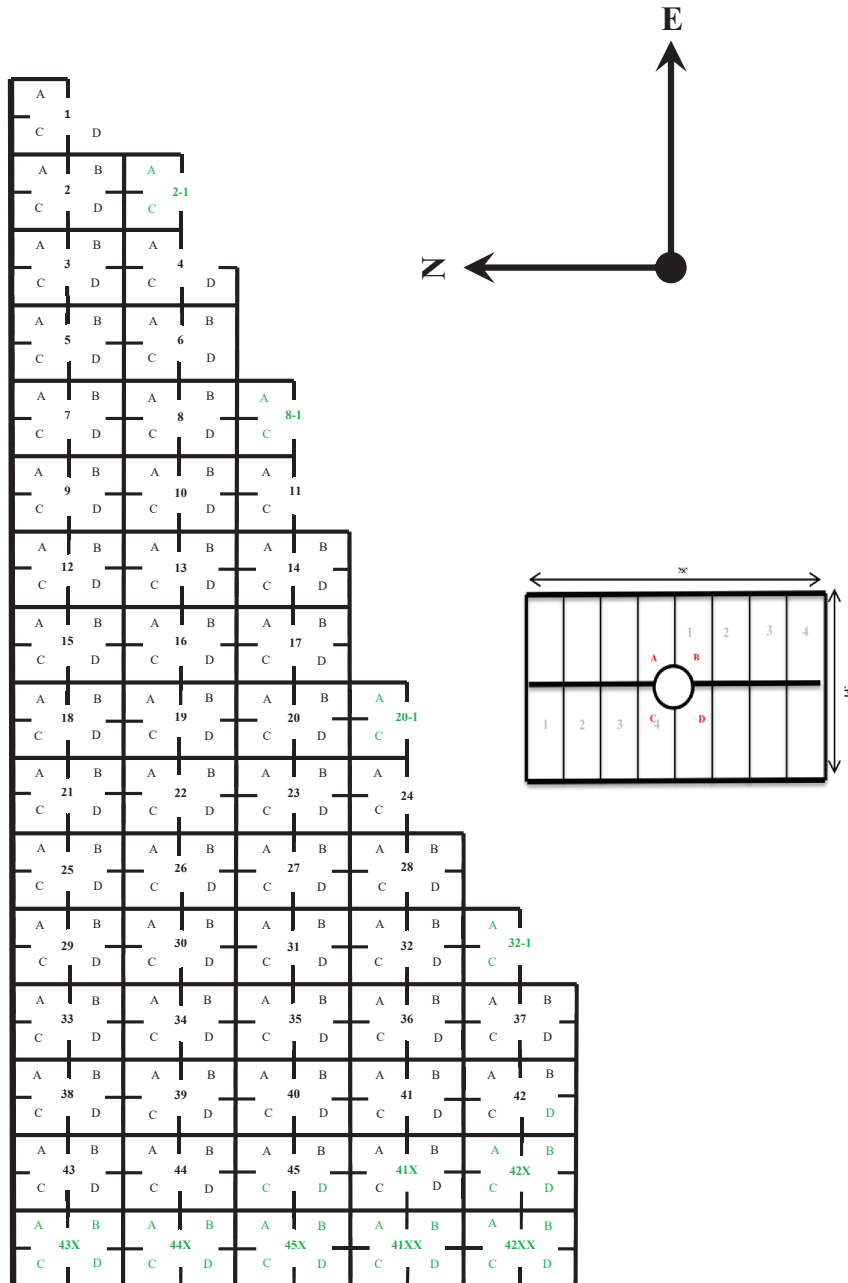

GALILEE MEMORIAL GARDENS

8283 ELLIS ROAD
BARTLETT, TN 38133

GARDEN OF PEACE

GARDEN OF PEACE
ONSITE LOG

Garden	Lot #	Section	Grave #	Status	Name Marked on Grave	Notes
PEACE	1	A	1	ONM		
PEACE	1	A	2	O	MATTIE MAE BAKER	
PEACE	1	A	3	O	ANTHONY CRUTCHFIELD	
PEACE	1	A	4	ONM		
PEACE	1	B	1	NU		DRIVEWAY
PEACE	1	B	2	NU		DRIVEWAY
PEACE	1	B	3	NU		DRIVEWAY
PEACE	1	B	4	NU		DRIVEWAY
PEACE	1	C	1	ONM		
PEACE	1	C	2	O	FANNIE GREEN	
PEACE	1	C	3	O	MILLARD HALL	
PEACE	1	C	4	O	ANNIE BELL	
PEACE	1	D	1	O	EARNEST BELL	
PEACE	1	D	2	ONM	TREE	
PEACE	1	D	3	NU		DRIVEWAY
PEACE	1	D	4	NU		DRIVEWAY
PEACE	2	A	1	ONM		
PEACE	2	A	2	ONM		
PEACE	2	A	3	ONM		
PEACE	2	A	4	NU		TOO NARROW
PEACE	2	B	1	ONM		
PEACE	2	B	2	ONM		
PEACE	2	B	3	ONM		
PEACE	2	B	4	ONM		
PEACE	2-1	A	1	ONM