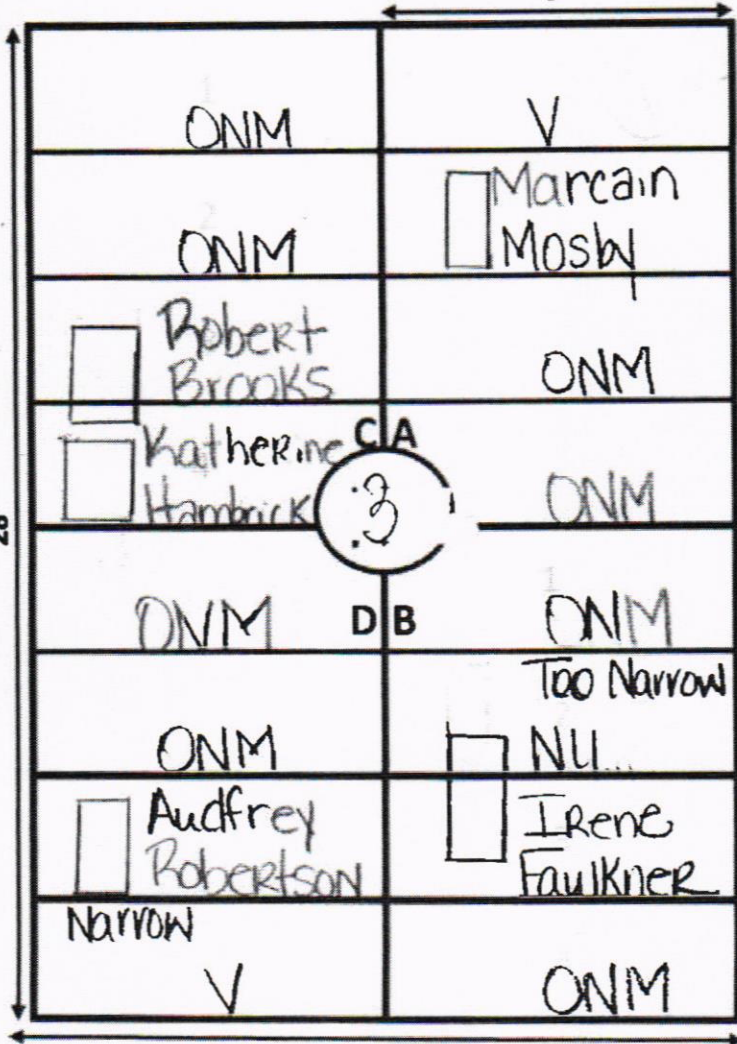

GARDEN OF
NEW HOPE
PLAT SHEETS

ELLIS ROAD

N

GARDEN: NEW HOPE LOT# 1

9'

Notes

① B-2 Mary ROGERS, Marker ONLY.

ELLIS ROAD

N

GARDEN: NEW HOPE LOT# 2

9'

① C-1, Ethelrene BOBO, Marker Only.

ELLIS ROAD

N

GARDEN: NEW HOPE LOT# 3

9'

C

A

Lot # 6 ←

28'

→ E

Trinity Lot # 21

D

B

18'

ELLIS ROAD

GARDEN: NEW HOPE LOT# 4

9'

Lot #7 ←

→ E
Trinity
Lot# 31

① C-4 - Needs Dirt