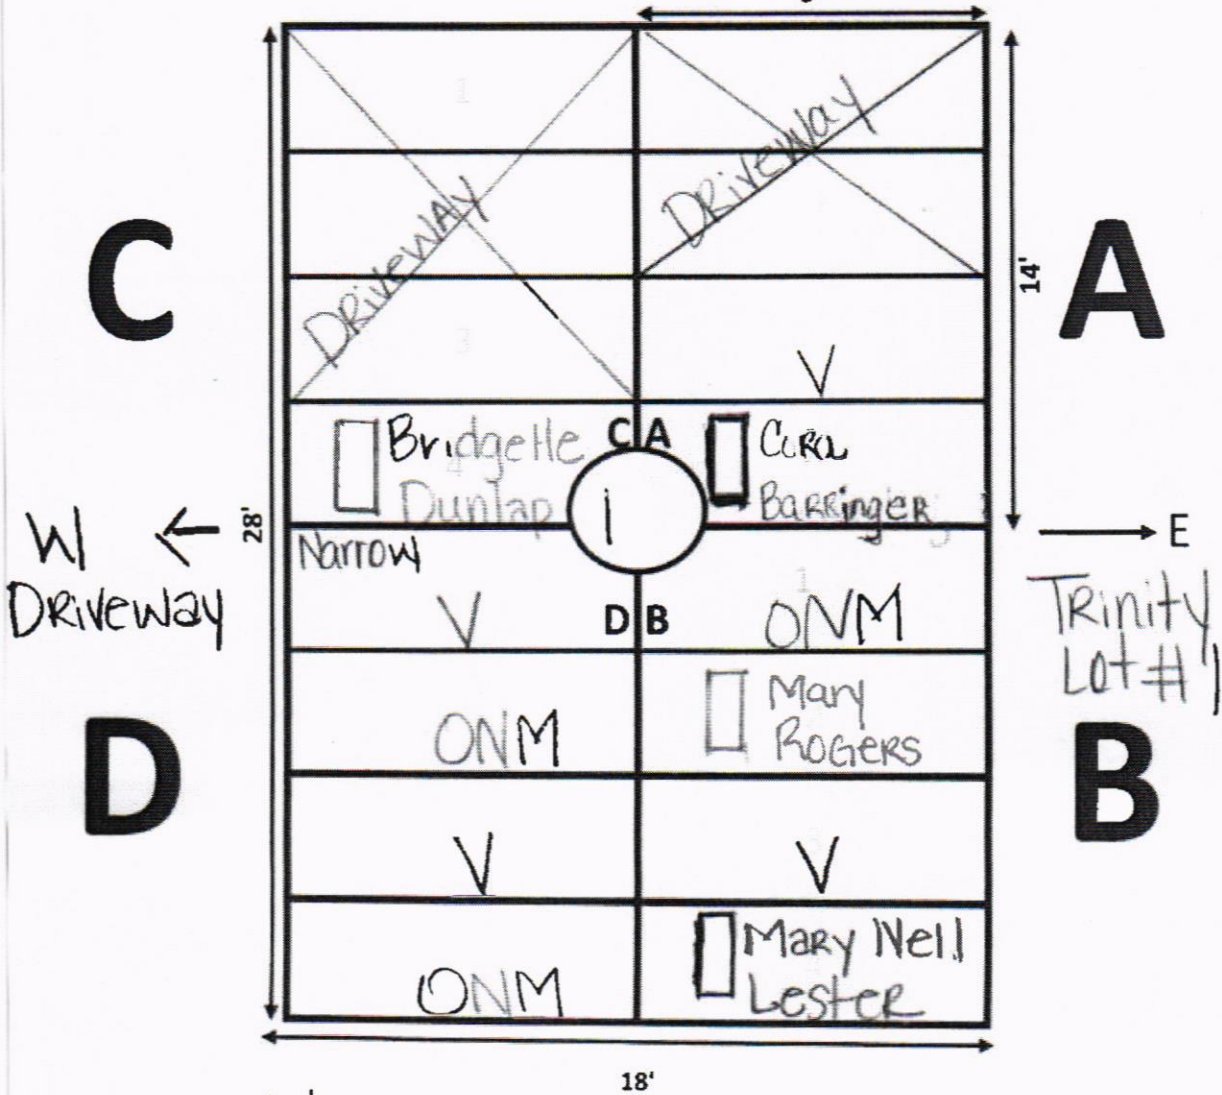

GARDEN OF
NEW HOPE
PLAT SHEETS

ELLIS ROAD

N

GARDEN: NEW HOPE LOT# 1

9'

Notes

① B-2 Mary ROGERS, Marker ONLY.

ELLIS ROAD

N

GARDEN: NEW HOPE LOT# 2

9'

① C-1, Ethelrene BOBO, Marker Only.

ELLIS ROAD

N

GARDEN: NEW HOPE LOT# 3

9'

C

A

Lot # 6 ←

28'

→ E

Trinity Lot # 21

D

B

18'

ELLIS ROAD

GARDEN: NEW HOPE LOT# 4

9'

Lot #7 ←

→ E
Trinity
Lot# 31

① C-4 - Needs Dirt