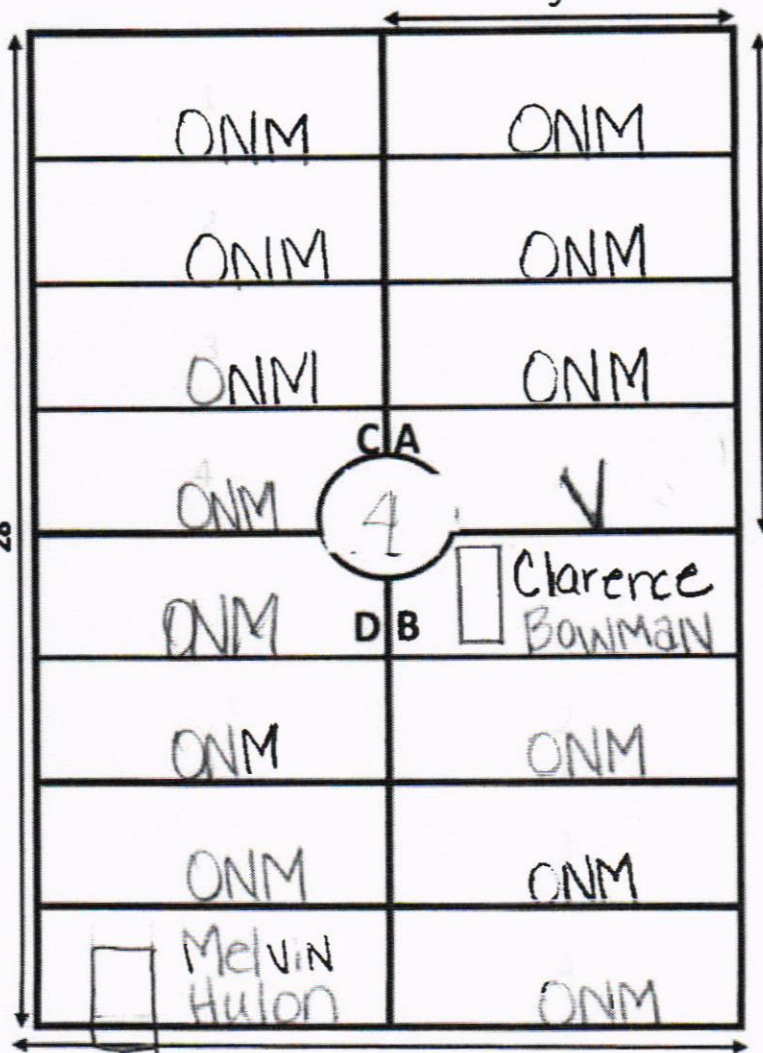

GARDEN OF
NEW HOPE
PLAT SHEETS

ELLIS ROAD

N

GARDEN: NEW HOPE LOT# 1

9'

Notes

① B-2 Mary ROGERS, Marker ONLY.

ELLIS ROAD

N

GARDEN: NEW HOPE LOT# 2

9'

① C-1, Ethelrene BOBO, Marker Only.

ELLIS ROAD

N

GARDEN: NEW HOPE LOT# 3

9'

C

A

Lot # 6 ←

28'

→ E

Trinity Lot # 21

D

B

18'

ELLIS ROAD

GARDEN: NEW HOPE LOT# 4

9'

Lot #7 ←

→ E
Trinity
Lot# 31

① C-4 - Needs Dirt