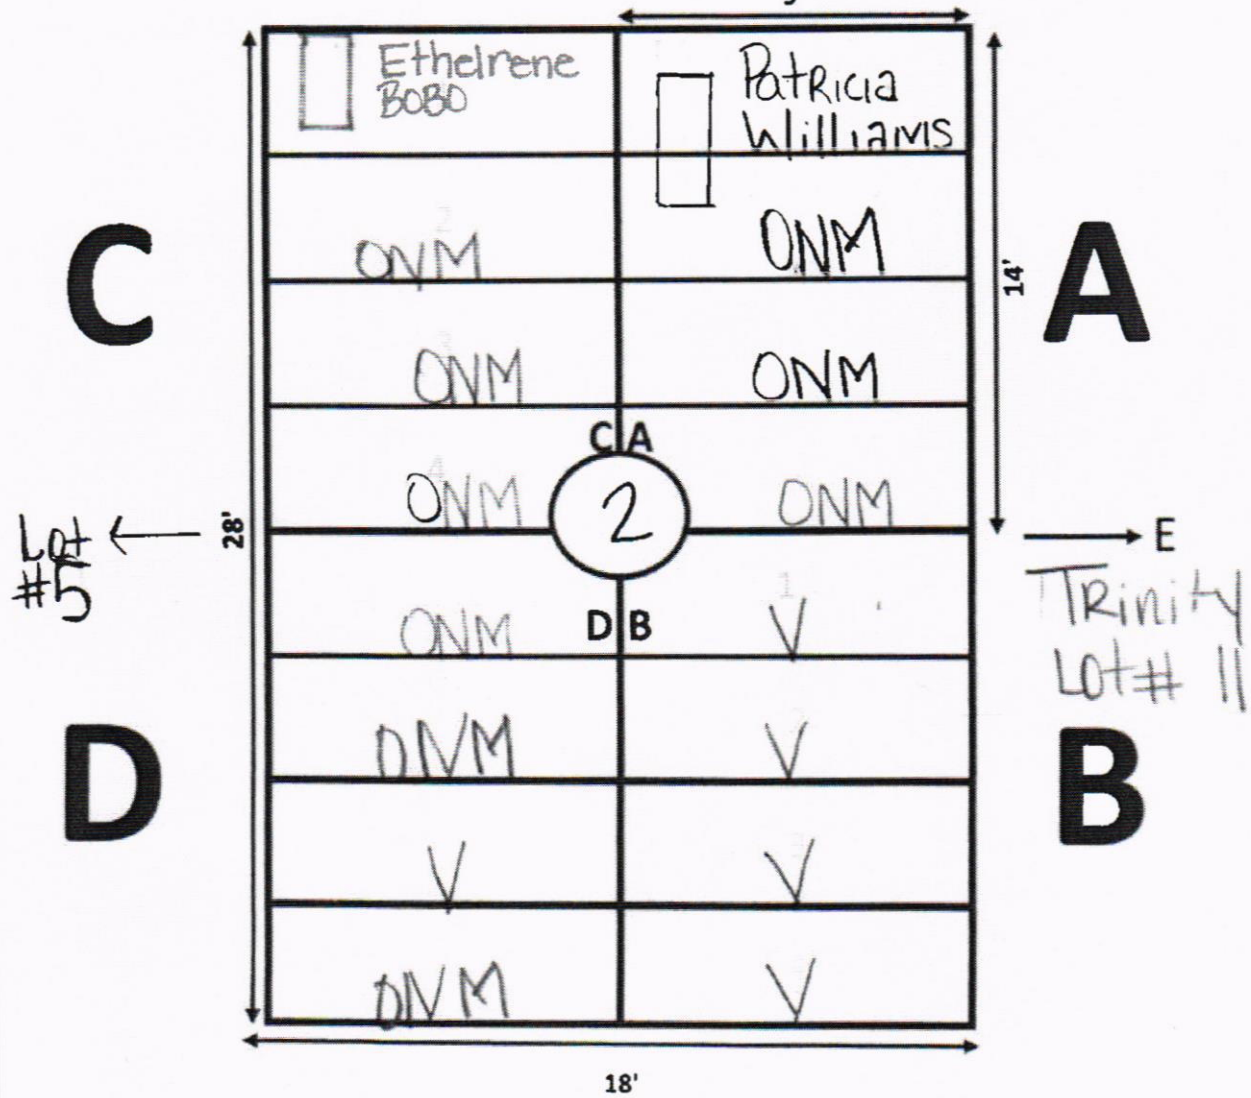

GARDEN OF
NEW HOPE
PLAT SHEETS

ELLIS ROAD

N

GARDEN: NEW HOPE LOT# 1

9'

Notes

① B-2 Mary ROGERS, Marker ONLY.

ELLIS ROAD

N

GARDEN: NEW HOPE LOT# 2

9'

① C-1, Ethelrene BOBO, Marker Only.

ELLIS ROAD

N

GARDEN: NEW HOPE LOT# 3

9'

C

A

Lot # 6 ←

28'

→ E

Trinity Lot # 21

D

B

18'

ELLIS ROAD

GARDEN: NEW HOPE LOT# 4

9'

Lot #7 ←

→ E
Trinity
Lot# 31

① C-4 - Needs Dirt