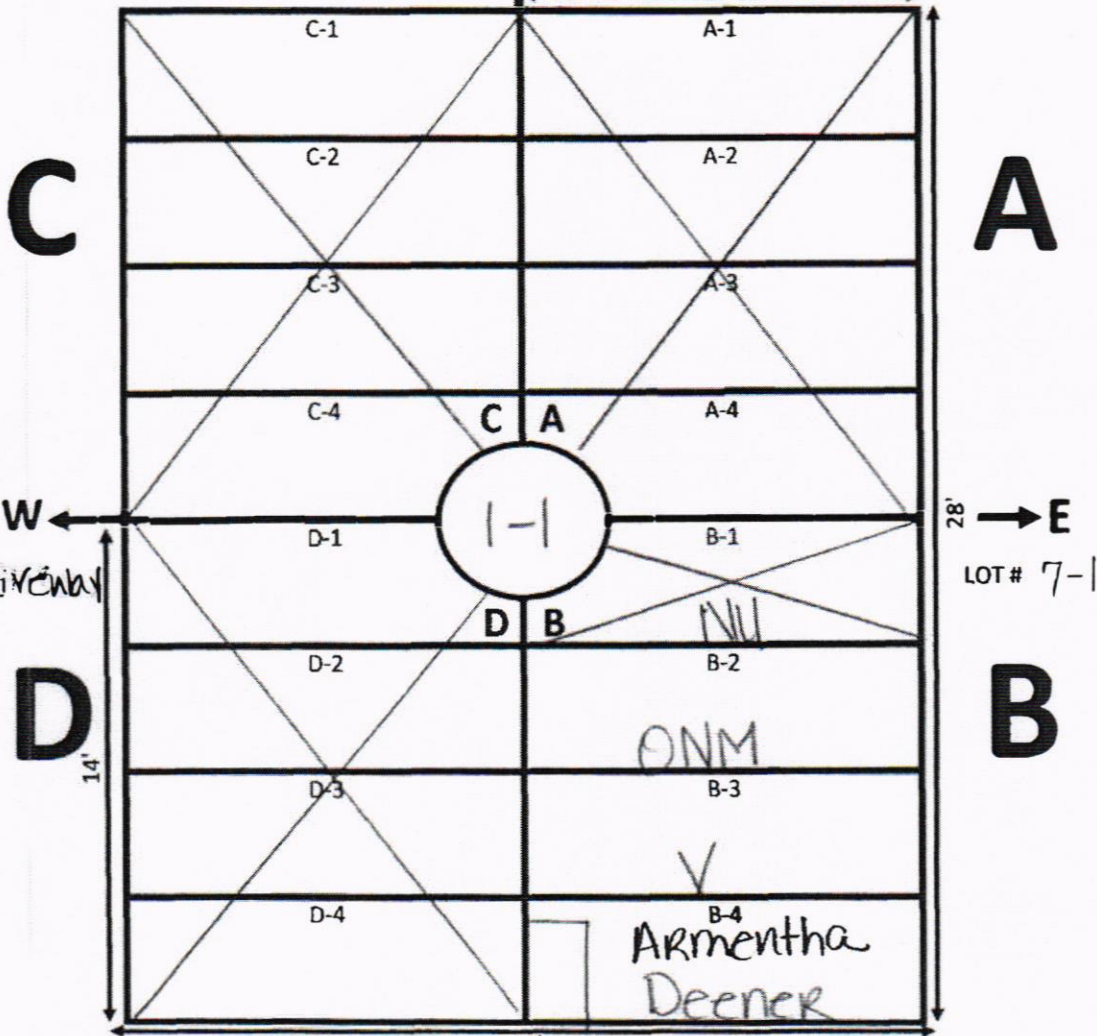

**GARDEN OF  
PARADISE  
PLAT SHEETS**

# GALILEE MEMORIAL GARDENS

GARDEN: Paradise LOT: 1-1

ELLIS ROAD

N Driveway

9'

NOTES:

# GALILEE MEMORIAL GARDENS

GARDEN: Paradise      LOT: 1  
 \_\_\_\_\_  
 ELLIS ROAD

NOTES:  
 ↓  
 S Lot # 2

Trinity

LOT # 8

14'

28'