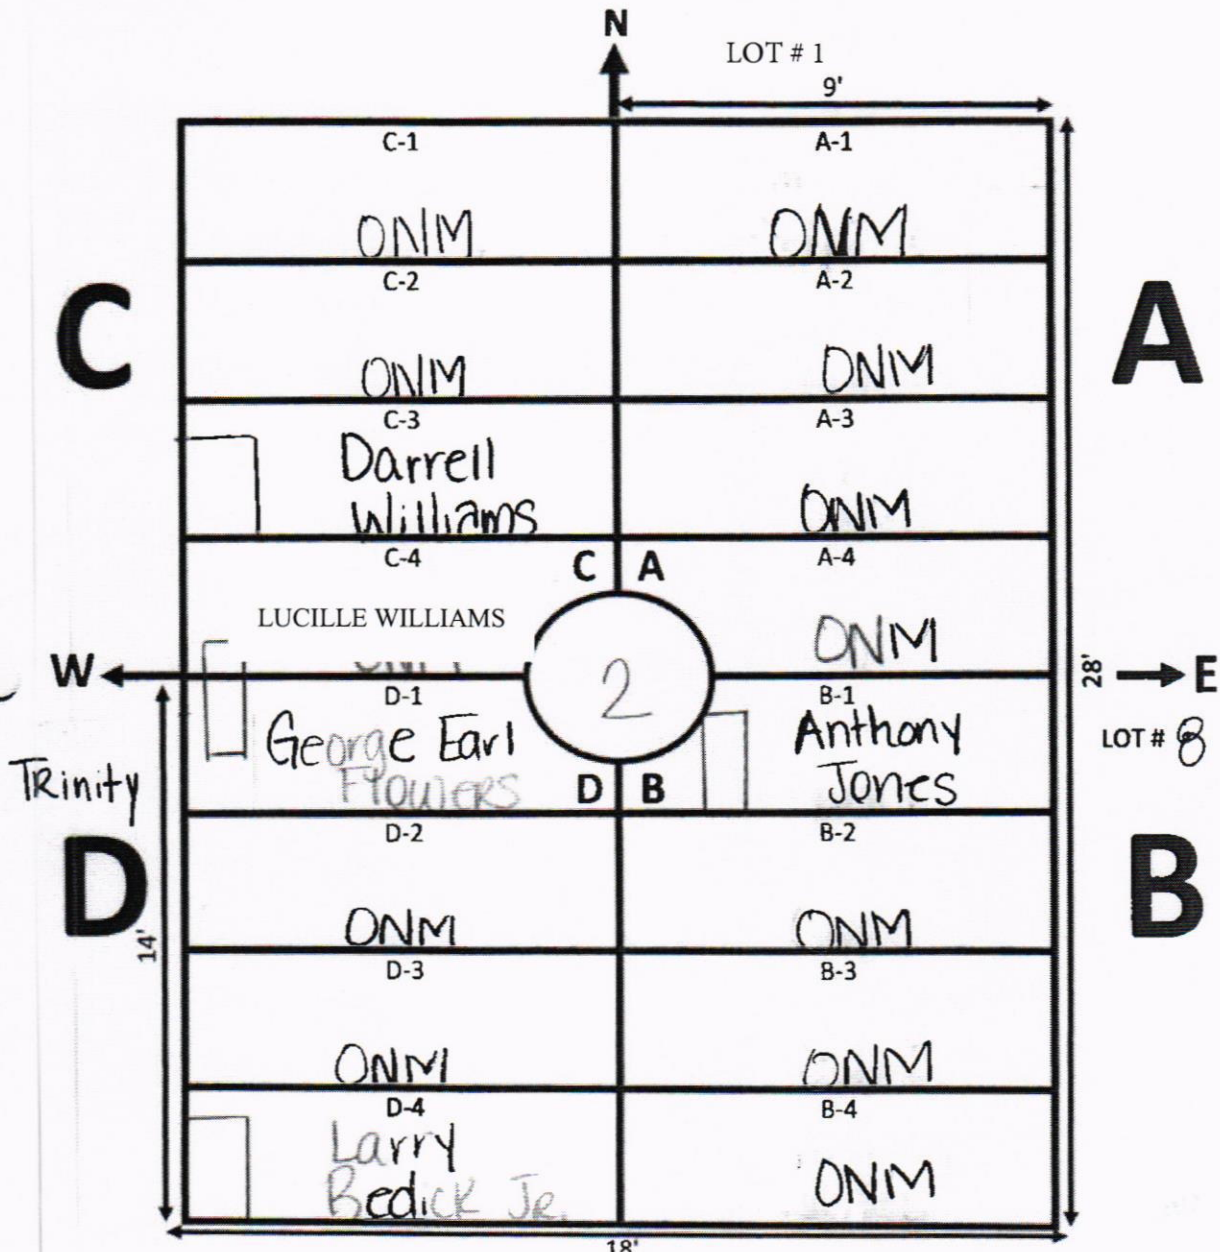

# GALILEE MEMORIAL GARDENS

GARDEN: Paradise LOT: 1-1

ELLIS ROAD

N Driveway

9'

NOTES:

# GALILEE MEMORIAL GARDENS

GARDEN: Paradise      LOT: 1  
 \_\_\_\_\_  
 ELLIS ROAD

NOTES:  
 ↓  
 S Lot # 2

# GALILEE MEMORIAL GARDENS

GARDEN: Paradise      LOT: 2  
 \_\_\_\_\_  
 ELLIS ROAD

C

A

D

B

W ←

→ E

Trinity

LOT # 8

14'

28'