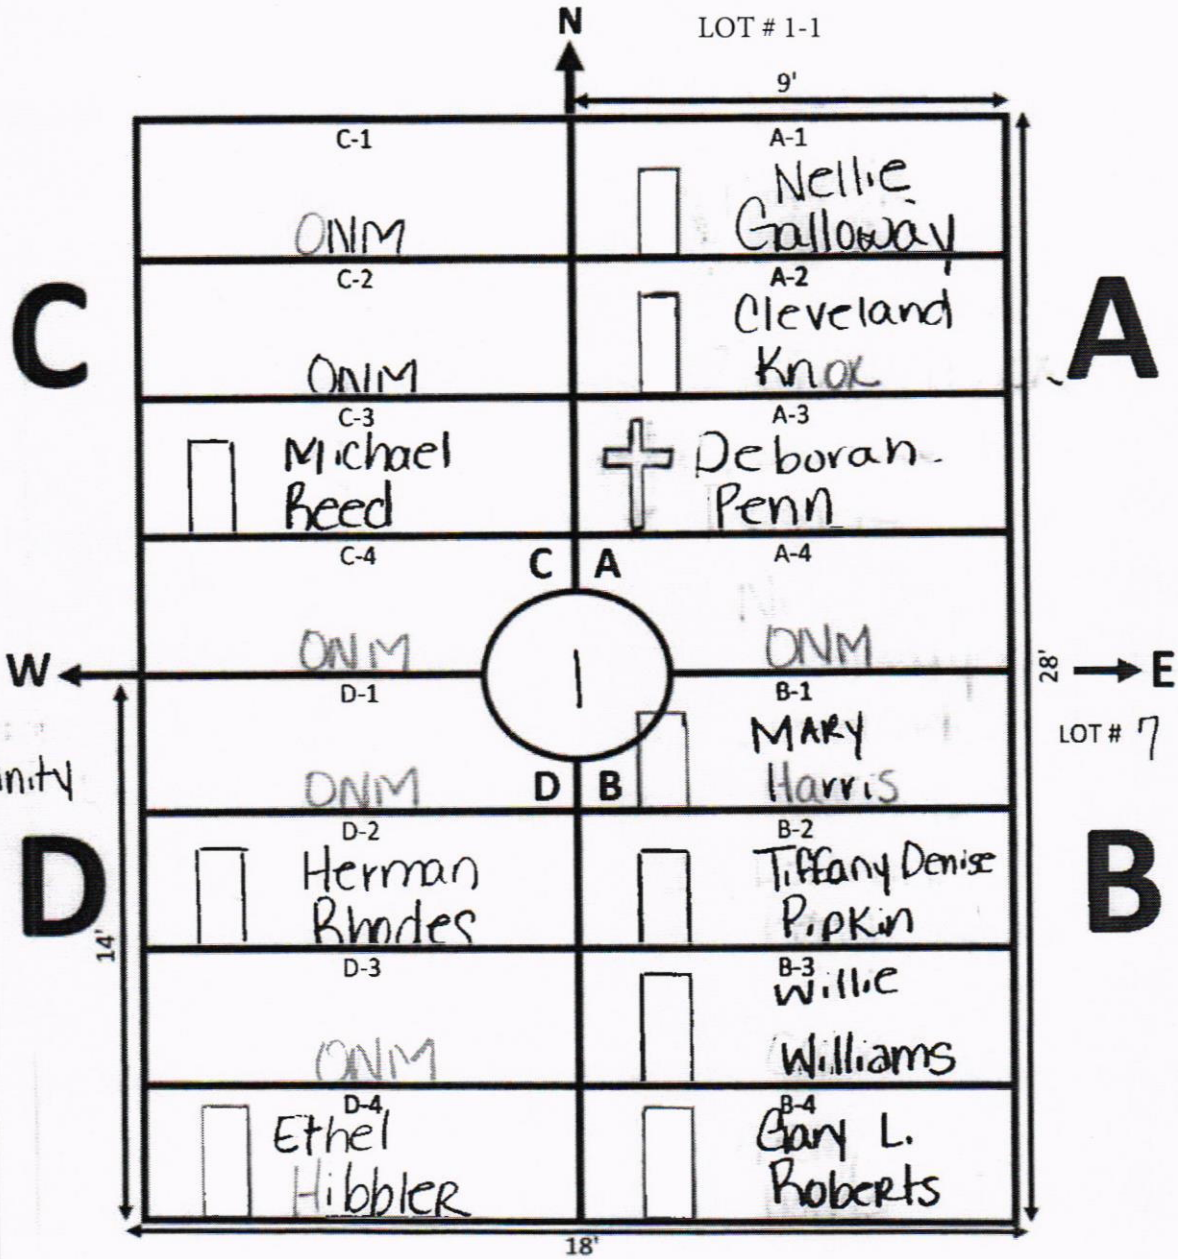

**GARDEN OF  
PARADISE  
PLAT SHEETS**

# GALILEE MEMORIAL GARDENS

GARDEN: Paradise LOT: 1-1

ELLIS ROAD

N Driveway

9'

NOTES:

# GALILEE MEMORIAL GARDENS

GARDEN: Paradise      LOT: 1  
 \_\_\_\_\_  
 ELLIS ROAD

NOTES:  
 ↓  
 S Lot # 2

Trinity

LOT # 8

14'

28'